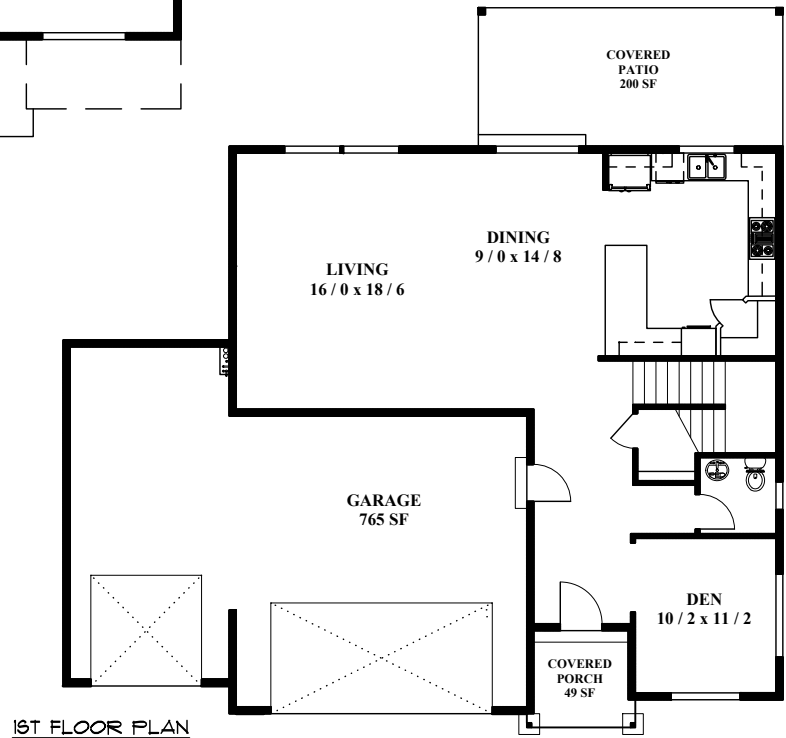

2ND FLOOR PLAN

1ST FLOOR PLAN

1st Floor	1122 SF
2nd Floor	1356 SF
Total Area	2478 SF

WIDTH
52'-0"
DEPTH
41'-0"

"Pinnacles"

SONGBIRD
— HOMES —